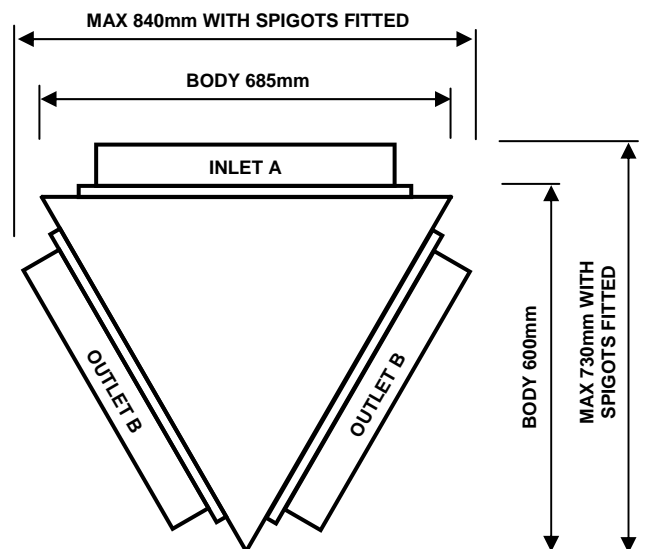

FITTINGS - PLASTIC LARGE EXACT AIR REGULATOR

AdvantageAir

FEATURES

- Up to 2 x 550 diameter outlets can be fitted.
- Can be easily transported in breakdown form.
- Uses the same adaptors as Streamline diffusers.
- Easily modified to suit any configuration.
- Can be internally insulated.
- Can incorporate manual or motorised dampers.
- Can be fitted with a day/night damper arrangement which uses a single motor to drive both sets of damper blades.
- Lower cost than conventional Y pieces or double branch take-offs.

APPLICATIONS

- Evaporative cooling.
- Reverse cycle air conditioning. Ideal as a supply air starter set for residential ducted split air conditioning units.
- Heating.
- Ventilation.

ADAPTOR SIZES AVAILABLE	INLET SPIGOT A	OUTLET SPIGOTS B
550 DIA	YES	YES
500 DIA	YES	YES
450 DIA	YES	YES
400 DIA	YES (USE 545 TO 360 ADAPTOR)	YES (USE 545 TO 360 ADAPTOR)
350 DIA	YES (USE 545 TO 360 ADAPTOR)	YES (USE 545 TO 360 ADAPTOR)
300 DIA	YES (USE 545 TO 360 ADAPTOR)	YES (USE 545 TO 360 ADAPTOR)
250 DIA	YES (USE 545 TO 360 TO 280 ADAPTOR)	YES (USE 545 TO 360 TO 280 ADAPTOR)
200 DIA	YES (USE 545 TO 360 TO 280 ADAPTOR)	YES (USE 545 TO 360 TO 280 ADAPTOR)
150 DIA	NO	YES (USE 545 TO 360 TO 280 ADAPTOR)
DOUBLE ADAPTOR	NO	NO
BLANK	NO	NO

DIMENSIONS

FITTINGS - PLASTIC EXACTAIR - ORDER FORM

LARGE EXACTAIR REGULATOR (L-EAR)

BLACK	240V	ADM	
GREY	24V	CLIP24	GENIII & ZS
GREEN	24V	ADM24GREENP	CAP
RED	24V	ADM24S	VAV
YELLOW	24V	ELV24	

OPPOSED BLADE DAMPER PERFORMANCE (6 BLADE)