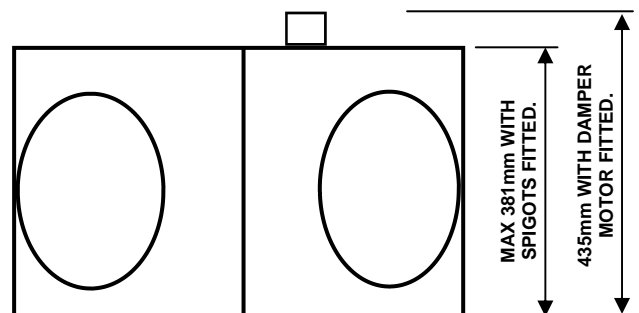

APPLICATIONS

- Evaporative cooling.
- Reverse cycle air conditioning. Ideal as a supply air starter set for residential ducted split air conditioning units.
- Heating.
- Ventilation.

ADAPTOR SIZES AVAILABLE	INLET SPIGOT A	OUTLET SPIGOTS B
550 DIA	YES	YES
500 DIA	YES	YES
450 DIA	YES	YES
400 DIA	YES (USE 545 TO 360 ADAPTOR)	YES (USE 545 TO 360 ADAPTOR)
350 DIA	YES (USE 545 TO 360 ADAPTOR)	YES (USE 545 TO 360 ADAPTOR)
300 DIA	YES (USE 545 TO 360 ADAPTOR)	YES (USE 545 TO 360 ADAPTOR)
250 DIA	YES (USE 545 TO 360 TO 280 ADAPTOR)	YES (USE 545 TO 360 TO 280 ADAPTOR)
200 DIA	YES (USE 545 TO 360 TO 280 ADAPTOR)	YES (USE 545 TO 360 TO 280 ADAPTOR)
150 DIA	NO	YES (USE 545 TO 360 TO 280 ADAPTOR)
DOUBLE ADAPTOR	NO	NO
BLANK	NO	NO

DIMENSIONS

FITTINGS - PLASTIC EXACTAIR - ORDER FORM

LARGE EXACTAIR REGULATOR (L-EAR)

BLACK	240V	ADM	
GREY	24V	CLIP24	GENIII & ZS
GREEN	24V	ADM24GREENP	CAP
RED	24V	ADM24S	VAV
YELLOW	24V	ELV24	

OPPOSED BLADE DAMPER PERFORMANCE (6 BLADE)