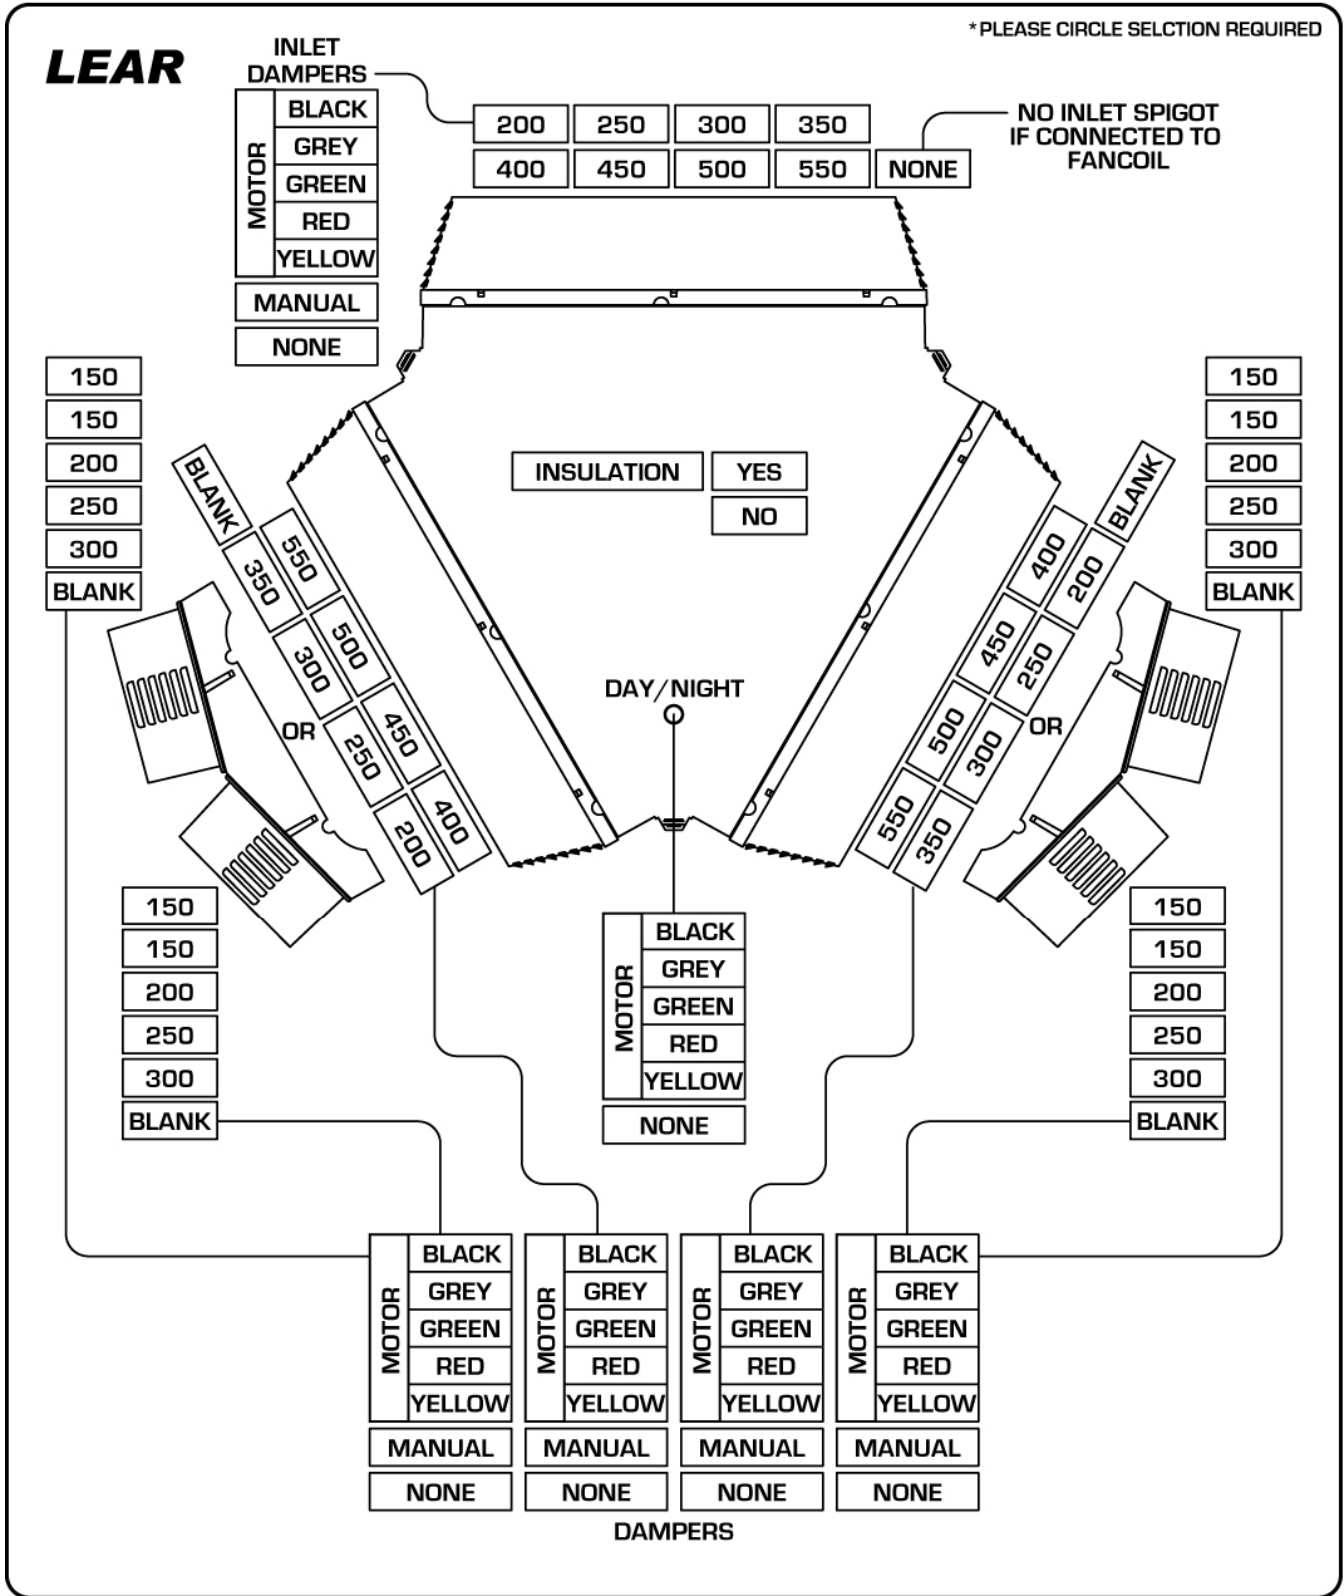

DIMENSIONS

FITTINGS - PLASTIC EXACTAIR - ORDER FORM

LARGE EXACTAIR REGULATOR (L-EAR)

BLACK	240V	ADM	
GREY	24V	CLIP24	GENIII & ZS
GREEN	24V	ADM24GREENP	CAP
RED	24V	ADM24S	VAV
YELLOW	24V	ELV24	

OPPOSED BLADE DAMPER PERFORMANCE (6 BLADE)